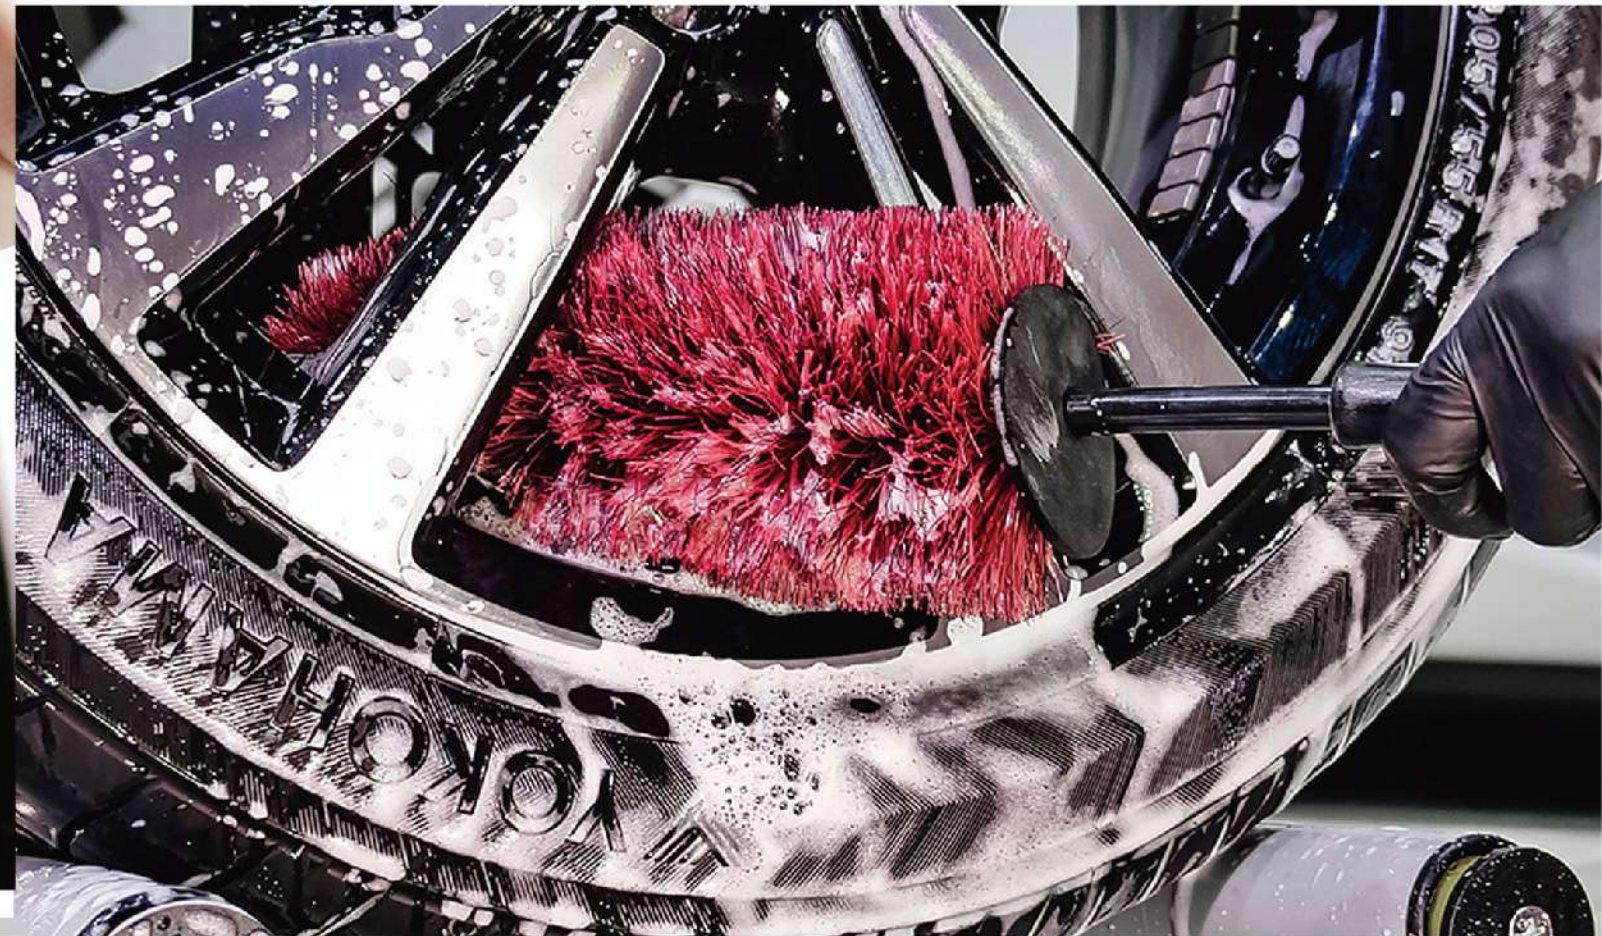

ANGEL SYNTHETIC WOOL BRUSH

ITEM NO. MS-MC046

Size: 31x16x6cm

Length: 31cm Hair Part Length: 16cm Hair Dia: 6cm

DESCRIPTION

Wool Wheel Brush to remove road grime and brake dust without hurting the costly wheels and guard nets.

Each woolies wheel brush has got high-density and soft synthetic wool, making it more efficient when cleaning wheels, and car grille.

Synthetic Woolie brushes: Angle

For general usage, the Angle one can be bent, making it capable to clean the backside of rim.

The Synthetic wool wheel is metal-free, it's durable, and leaving no scratches.