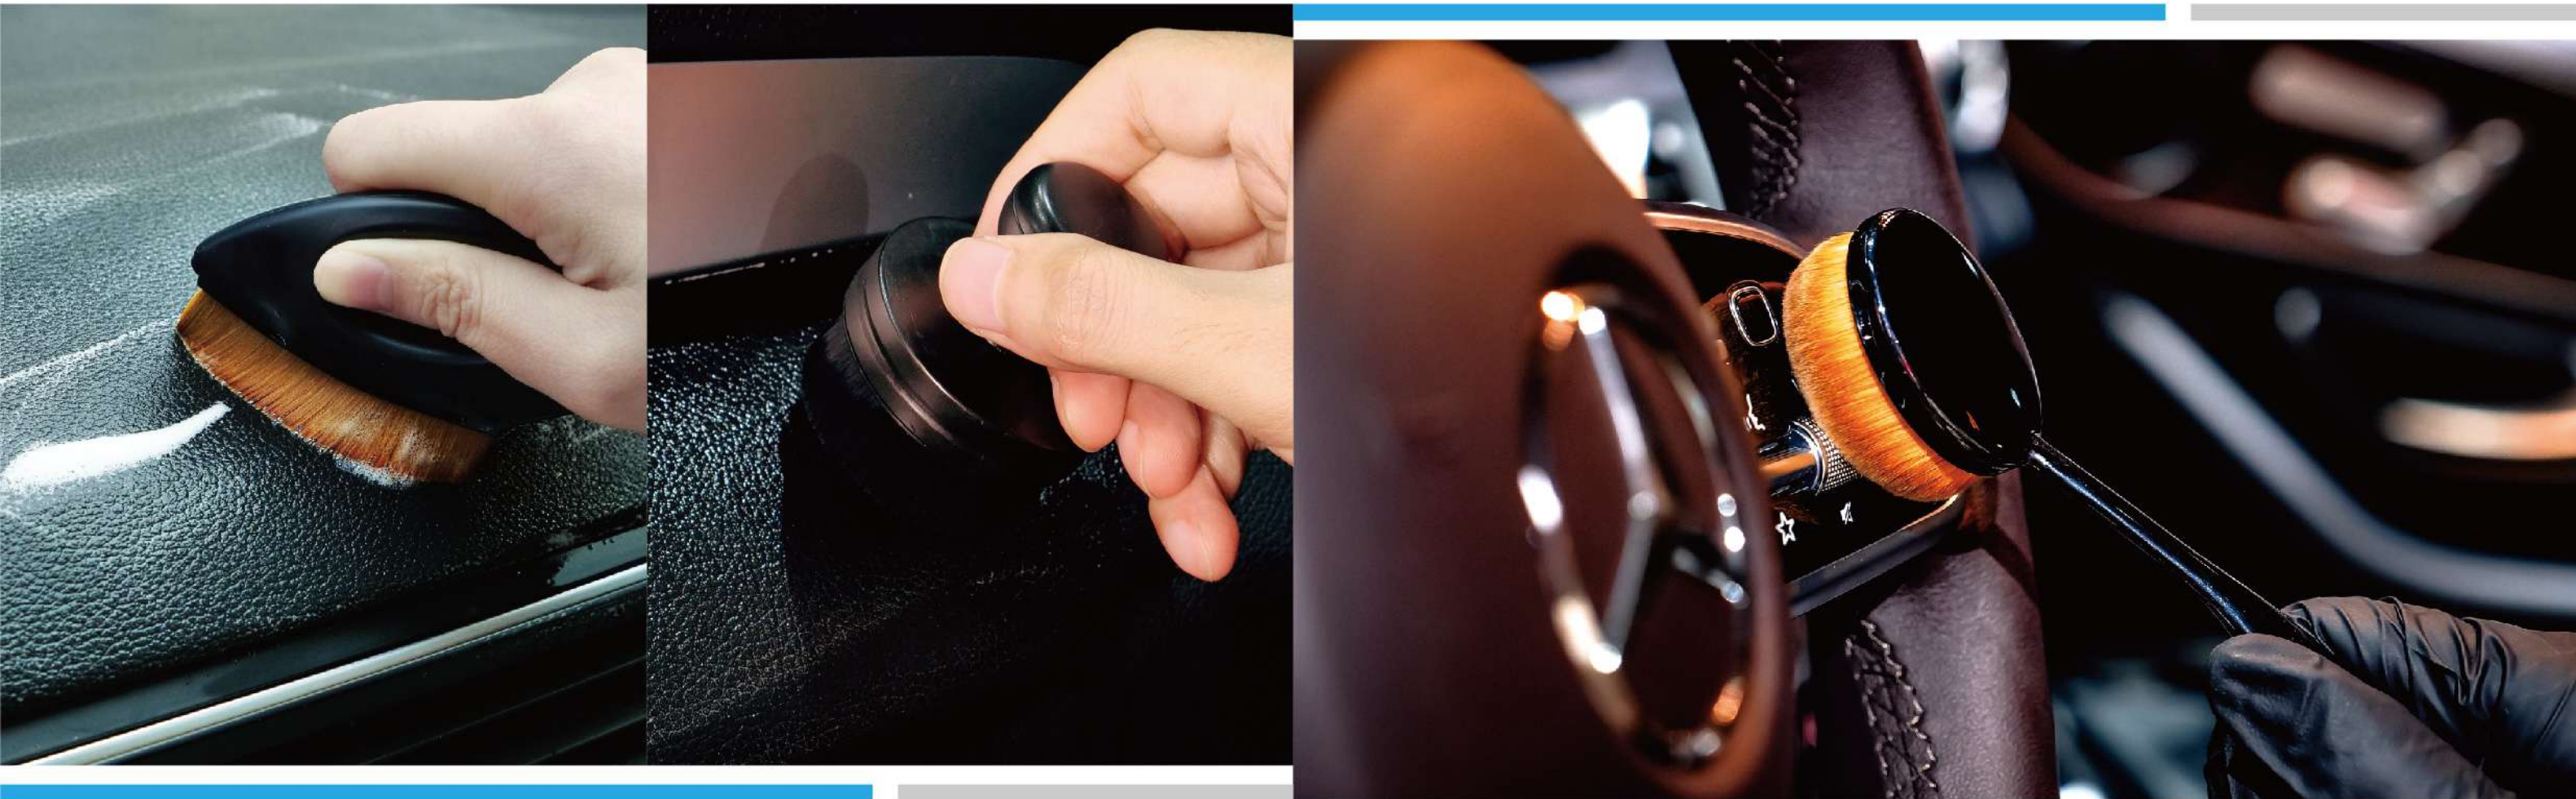

Product description

- 100% Boar's Hair bristles, Safe on badges and plastic near paint
- Ergonomic designed non-slip handle for the perfect grip.
- Easy to use and safe on all surfaces
- Backed by 100% guarantee that you are fully satisfied with your product or receive your money back.

ULTRA SOFT DETAILING BRUSH

- ITEM NO. MC08
- Size: 58*36*44mm
- Material: black plastic handle + fiber wool

Ultra-Soft brushes are specifically designed for light duty cleaning around scratch-prone areas on an automotive surface, such as interior panels in more modern vehicles. They are great tools for any detailer in need of a dusting option, or cleaning around badges and emblems when boar's hair isn't an option! Ergonomically designed and balanced to clean safely, and last much longer than other brushes!