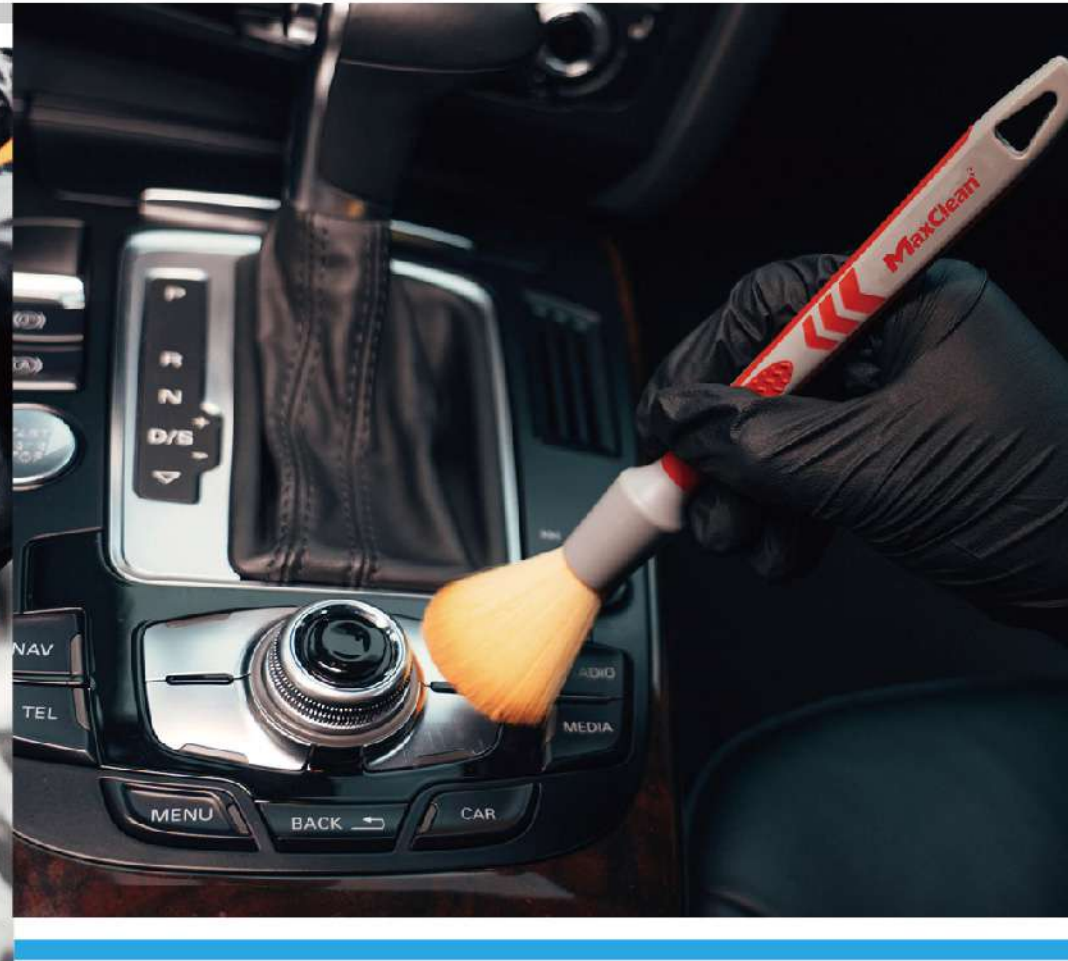

Anti-slip and comfortable grip.
 Strong yet soft, densely packed bristles for deep cleaning.
 Perfect for both interior and exterior detailing.
 Works well dry, or wet with your favorite cleaning solution.