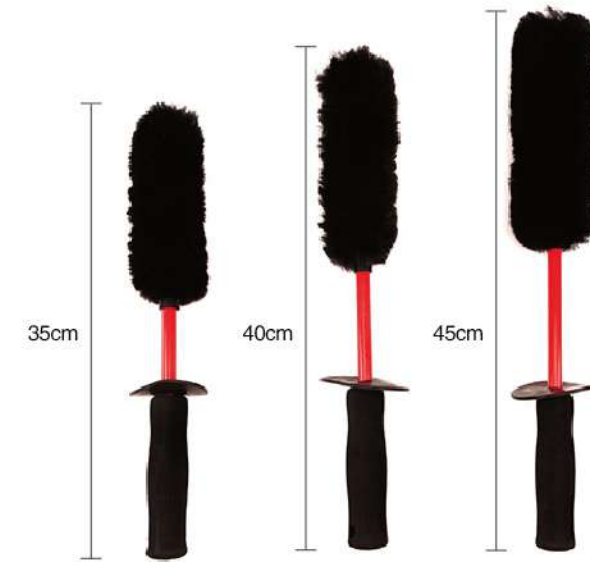

MICROFIBER WHEEL BRUSH 3-PIECE KIT

ITEM NO. MC014-S Length:35cm, Microfiber Part Length:15cm, Dia.7cm

ITEM NO. MC014-M Length:45cm, Microfiber Part Length:16cm, Dia.9cm

ITEM NO. MC014-L Length:50cm, Microfiber Part Length:20cm, Dia.10cm

ITEM NO. MC014-KIT Including 1pc Small size 1pc Medium size 1pc Large size

45 DEGREE ANGLE MICROFIBER WHEEL BRUSH

Art.N° MC013

Length:55cm Microfiber Part Length:16cm, Dia.7cm

ULTIMATE WOOL WHEEL BRUSH

- ITEM NO. MC016-S Length:35cm
- ITEM NO. MC016-M Length:40cm
- ITEM NO. MC016-L Length:45cm
- ITEM NO. MC016-KIT01

Much More Aggressive, Fast To Clean Wheel!
100% Natural Sheepskin Wool!

**ULTIMATE WOOL WHEEL BRUSH
ANGLE REACH HEAD**

- ITEM NO. MC015
- Length: 55cm

SYNTHETIC WOOL BRUSH KITS

ITEM NO. MS-MC047-S Length: 39cm Hair Part Length: 15cm Hair Dia: 6cm

ITEM NO. MS-MC047-M Length: 42cm Hair Part Length: 22cm Hair Dia: 6cm

ITEM NO. MS-MC047-L Length: 45cm Hair Part Length: 22cm Hair Dia: 9cm

DESCRIPTION

Synthetic Wool brush: For general usage, the Large one is efficient and handy. The Synthetic wool wheel is metal-free, it's durable, and leaving no scratches.