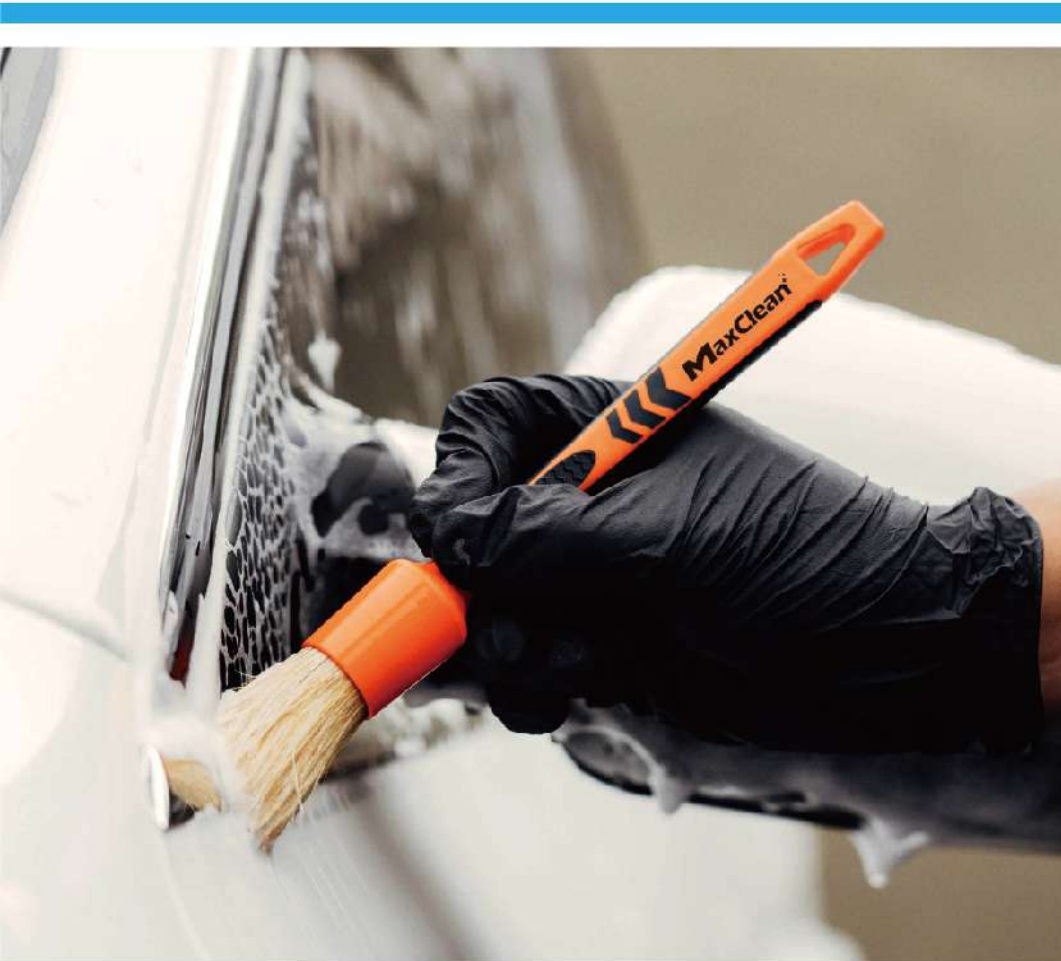

DETAILING BRUSH - Classic Boar's Hair

ITEM NO. MC02-S-10# Bristle Length:42mm Ø 16mm

ITEM NO. MC02-M-12# Bristle Length:46mm Ø 21mm

ITEM NO. MC02-L-14# Bristle Length:46mm Ø 24mm

Bristle Material: Classic Boar's Hair

Handle Material: Rubber+Plastic Lacquered

Anti-slip and ergonomic grip.

Perfect for both interior and exterior detailing.

Brush head is densely packed, allowing for optimum cleaning.

Upgraded boar's hair. Soft, gentle, and durable