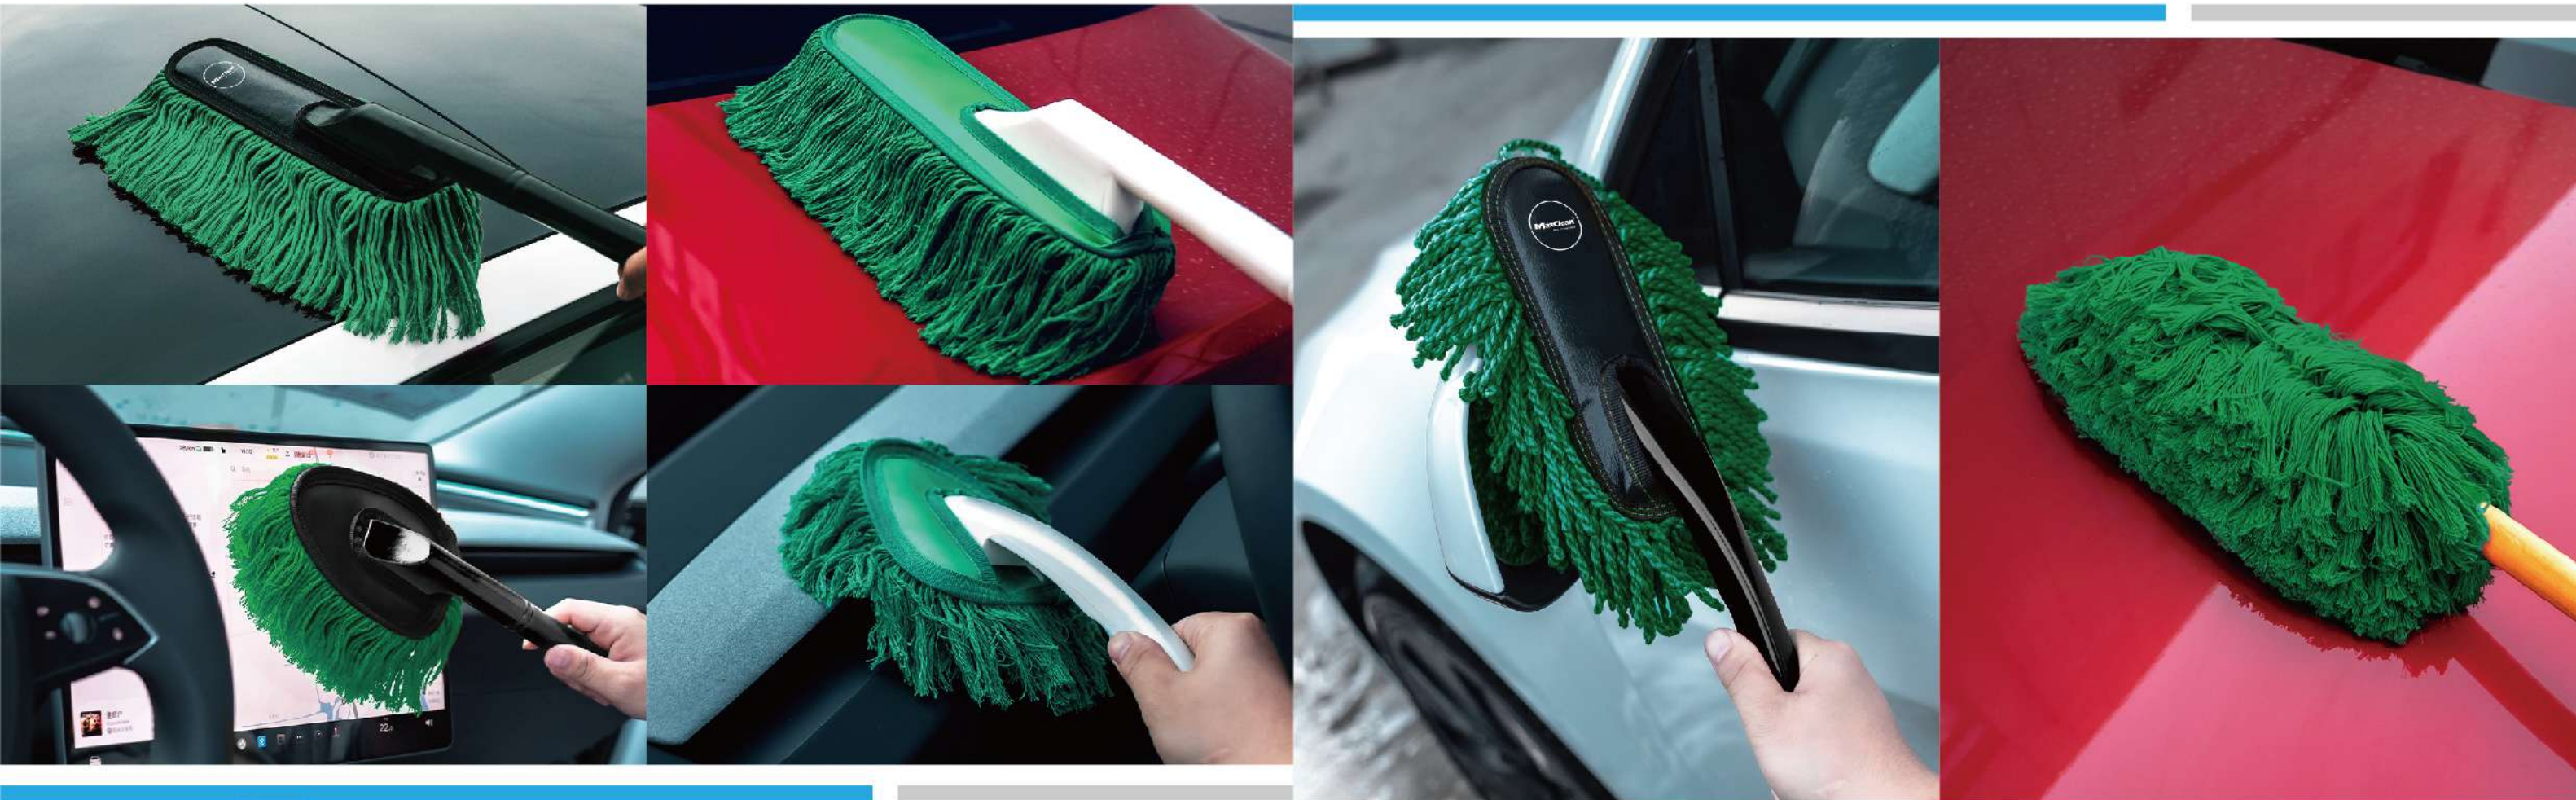

**CAR DUSTER PREMIUM COMBO KIT
WOOD HANDLE CLASSIC & MINI DUSTER**

ITEM NO. MS-MC061-S
Length: 33cm Width: 5cm Bristle Length: 10cm Handle Length: 12cm

ITEM NO. MS-MC061-L
Length: 63.5cm Width: 8cm Bristle Length: 11cm Handle Length: 41cm
Material: Cotton Bristles+ Wooden Handle

CAR DUSTER COMBO

ITEM NO. MS-MC062-S
Length: 33cm Width: 5cm Bristle Length: 10cm Handle Length: 12cm

ITEM NO. MS-MC062-L
Length: 61cm Width: 8cm Bristle Length: 11cm Handle Length: 41cm
Material: Cotton Bristles+ Plastic Handle

MINI INTERIOR DUSTER

ITEM NO. MS- MC060
Dimension and weight: 35(L) x 8(W) cm, 0.11kg
Color: Green
Brush Cover Length: 23cm Bristle Length: 6cm
Material: Black Leather, Green Microfiber Bristles, and Black Plastic Handle