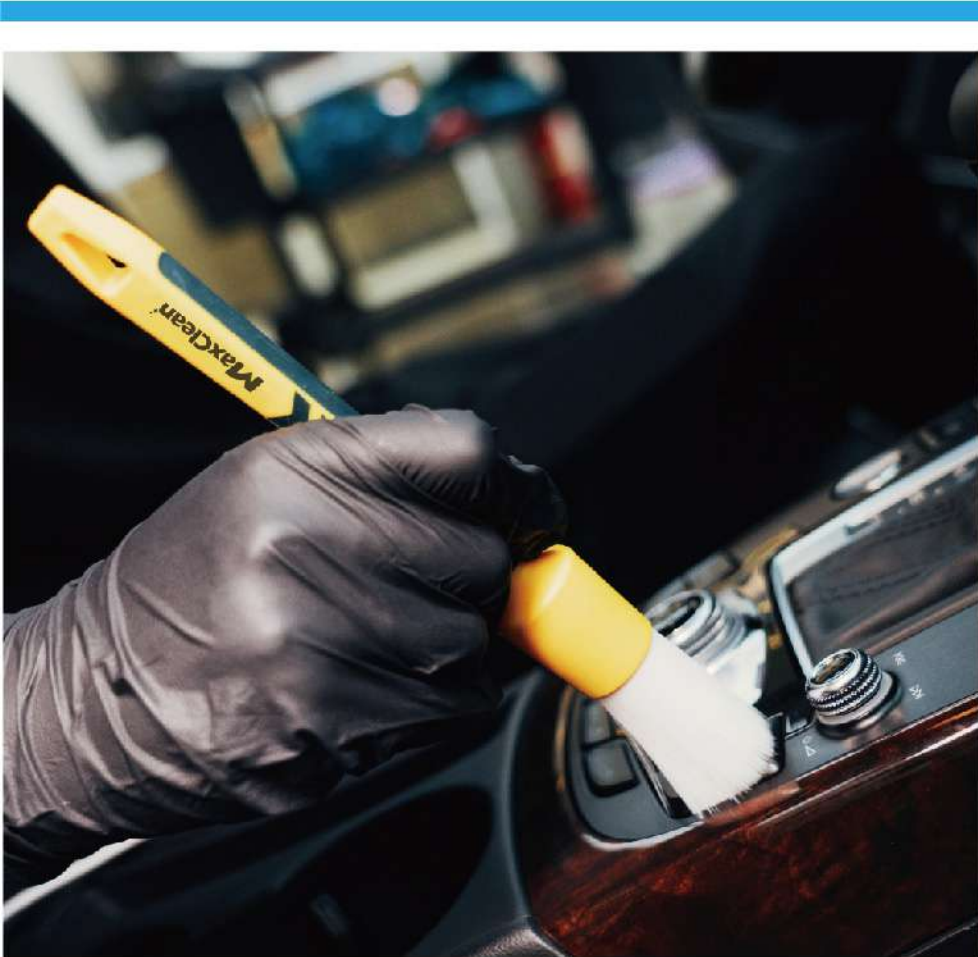

DETAILING BRUSH - WHITE CLASSIC

1. ITEM NO. MC04-S-10# Bristle Length:42mm Ø 16mm
   - ITEM NO. MC04-M-12# Bristle Length:46mm Ø 21mm
   - ITEM NO. MC04-L-14# Bristle Length:46mm Ø 24mm
2. Bristle Material: White PET
   Handle Material: Rubber+Plastic Lacquered

Ergonomically designed non-slip handle for a comfortable grip.
Easy to use and safe on all surfaces. Perfect for narrow or tight spaces.
Great for both interiors and exteriors.
Soft and gentle bristles, densely packed for best cleaning performance.
Constructed with premium PET bristles.