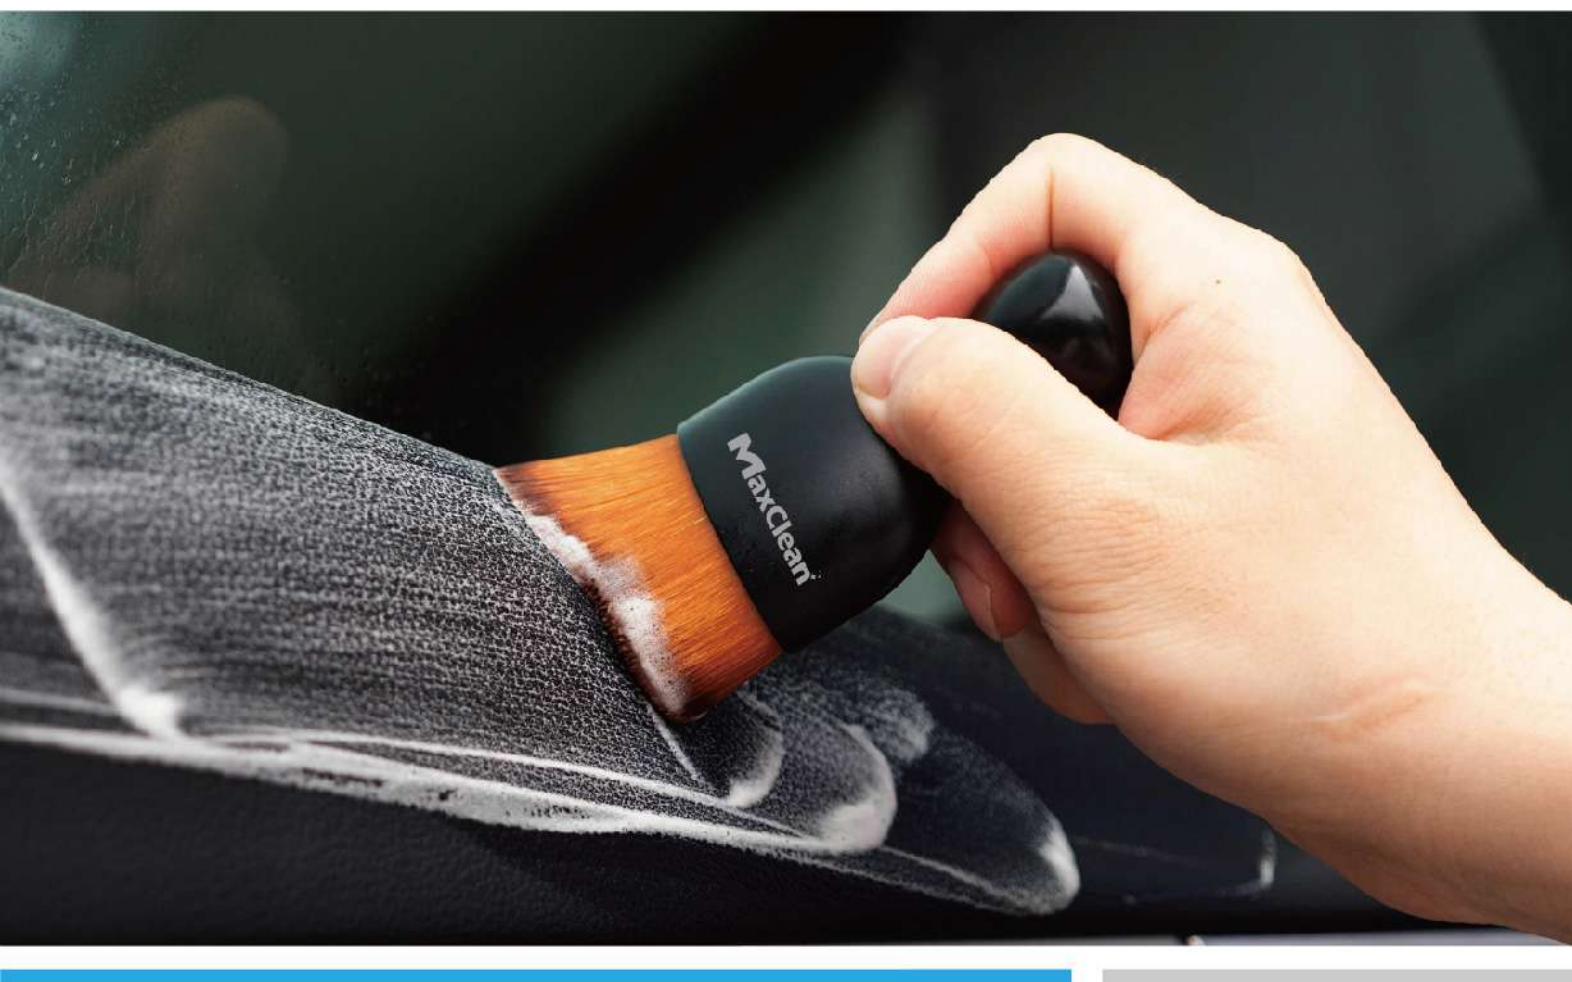

PREMIUM CAR DUSTER

ULTRA SOFT HANDLED DETAILING BRUSH

ITEM NO. MS-MC048

Handle Length: 6.9cm Handle Width: 4.7cm

Total Length: 9.5cm Bristle Length: 1.1-2.6cm

Material: Black Plastic Handle + Ultra-Soft Synthetic Bristles

These Ultra-Soft brushes are specifically designed for light duty cleaning on scratch-prone automotive surfaces. Featuring an ergonomically designed and balanced handle, you will be able to clean longer, safer, and more comfortably.

Whether for an exterior or interior car detail, Maxclean's Detailing Brushes are essential for an efficient car cleaning. Mobile detailers, detail shops, and home users can get a car interior clean faster and those extremely dirt exterior spots shining with ease. Get a hand car wash without tiring or jamming your fingers. Maxclean Detailing Brushes are the perfect companion in any