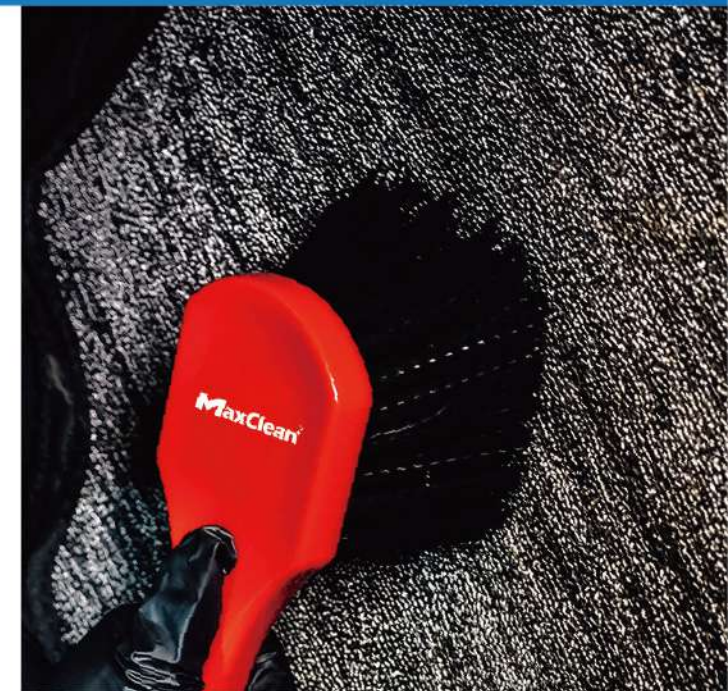

WHEEL & TIRE CLEANING BRUSH

HEAVY-DUTY WHEEL AND CARPET CLEANING BRUSH

ITEM NO. MC09

Size: 8x3x1in Material: PP handle & PVC hair
PVC hair diameter: 40mm Color: Red + Black

EXTERIOR SURFACE AND WHEEL CLEANING BRUSH

ITEM NO. MC010

Size: 8x3x1in Material: PP handle & PVC hair
PVC hair diameter: 25mm Color: Red

MEDIUM-DUTY WHEEL & BODY BRUSH

ITEM NO. MC011

Size: 8x3x1in Material: PP handle & PVC hair
Double color PVC hair diameter: 25mm
Color: Red + White + Black